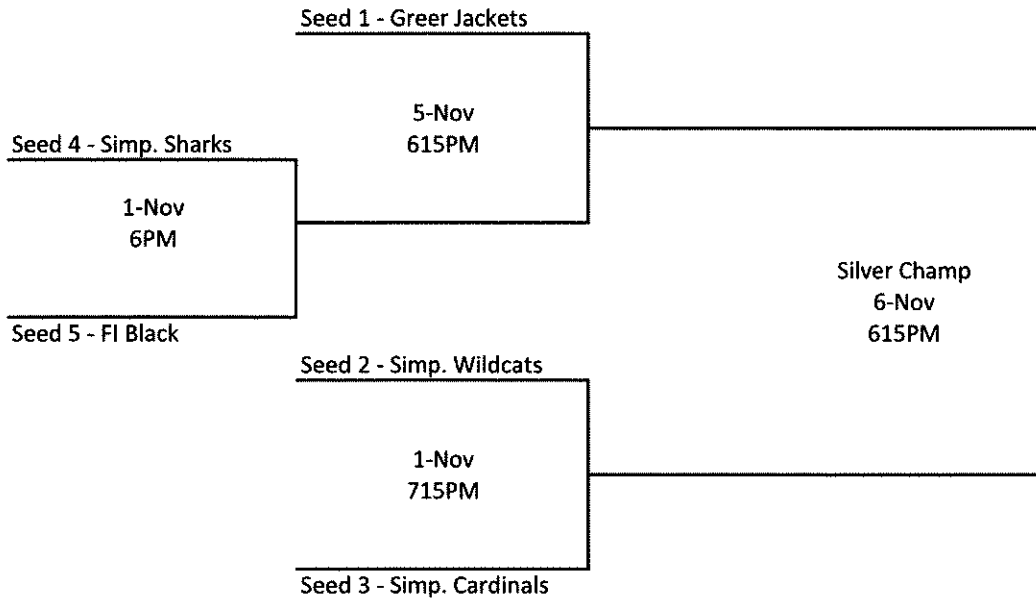

8U Bracket
Host Site : PD Terry City Park
Fountain Inn

10U Gold Bracket
Host Site: Springfield Park
Mauldin

Seed 1 - Mauldin Titans

2-Nov
6PM

Seed 4 - Mauldin Dragons

Seed 2 - FI White

1-Nov
6PM

Seed 3 - Mauldin Cardinals

Gold Champ
6-Nov
6PM

10U Silver Bracket
Host Site: Greer City Stadium
Greer

12U Gold Bracket
Host Site: Springfield Park
Mauldin

Seed 1 - Mauldin Titans

2-Nov
715PM

Seed 4 - Texans OR Eagles

Seed 2 - Greer Jackets

1-Nov
715PM

Seed 3 - FI Black

Gold Champ
6-Nov
715PM

*Seed 4 is not set (Mauldin Texans or Mauldin Eagles)

12U Silver Bracket

Host Site: Simpsonville City Park

Simpsonville

*Seed 1 is not set (Mauldin Texans or Mauldin Eagles)