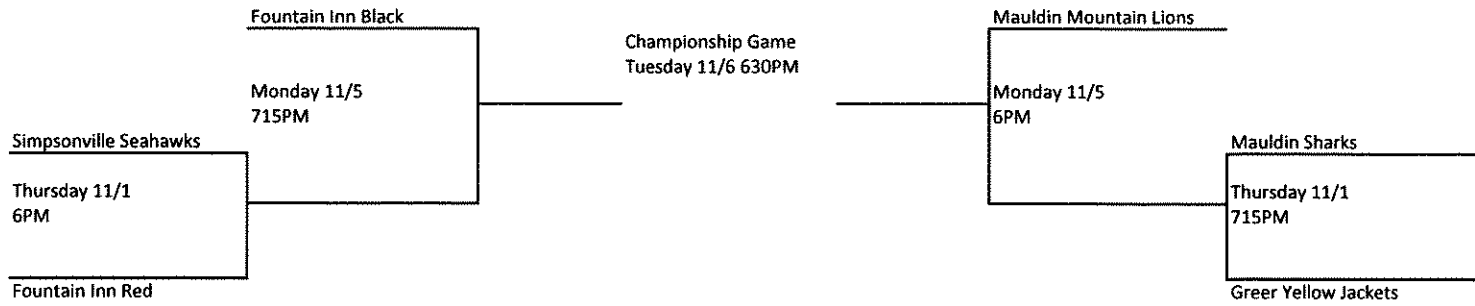

8U Bracket
Host Site : PD Terry City Park
Fountain Inn

10U Gold Bracket
Host Site: Springfield Park
Mauldin

Seed 1 - Mauldin Titans

2-Nov
6PM

Seed 4 - Mauldin Dragons

Seed 2 - FI White

1-Nov
6PM

Seed 3 - Mauldin Cardinals

Gold Champ
6-Nov
6PM

10U Silver Bracket
Host Site: Greer City Stadium
Greer

12U Gold Bracket
Host Site: Springfield Park
Mauldin

Seed 1 - Mauldin Titans

2-Nov
715PM

Seed 4 - Texans OR Eagles

Seed 2 - Greer Jackets

1-Nov
715PM

Seed 3 - FI Black

Gold Champ
6-Nov
715PM

*Seed 4 is not set (Mauldin Texans or Mauldin Eagles)

12U Silver Bracket

Host Site: Simpsonville City Park

Simpsonville

*Seed 1 is not set (Mauldin Texans or Mauldin Eagles)